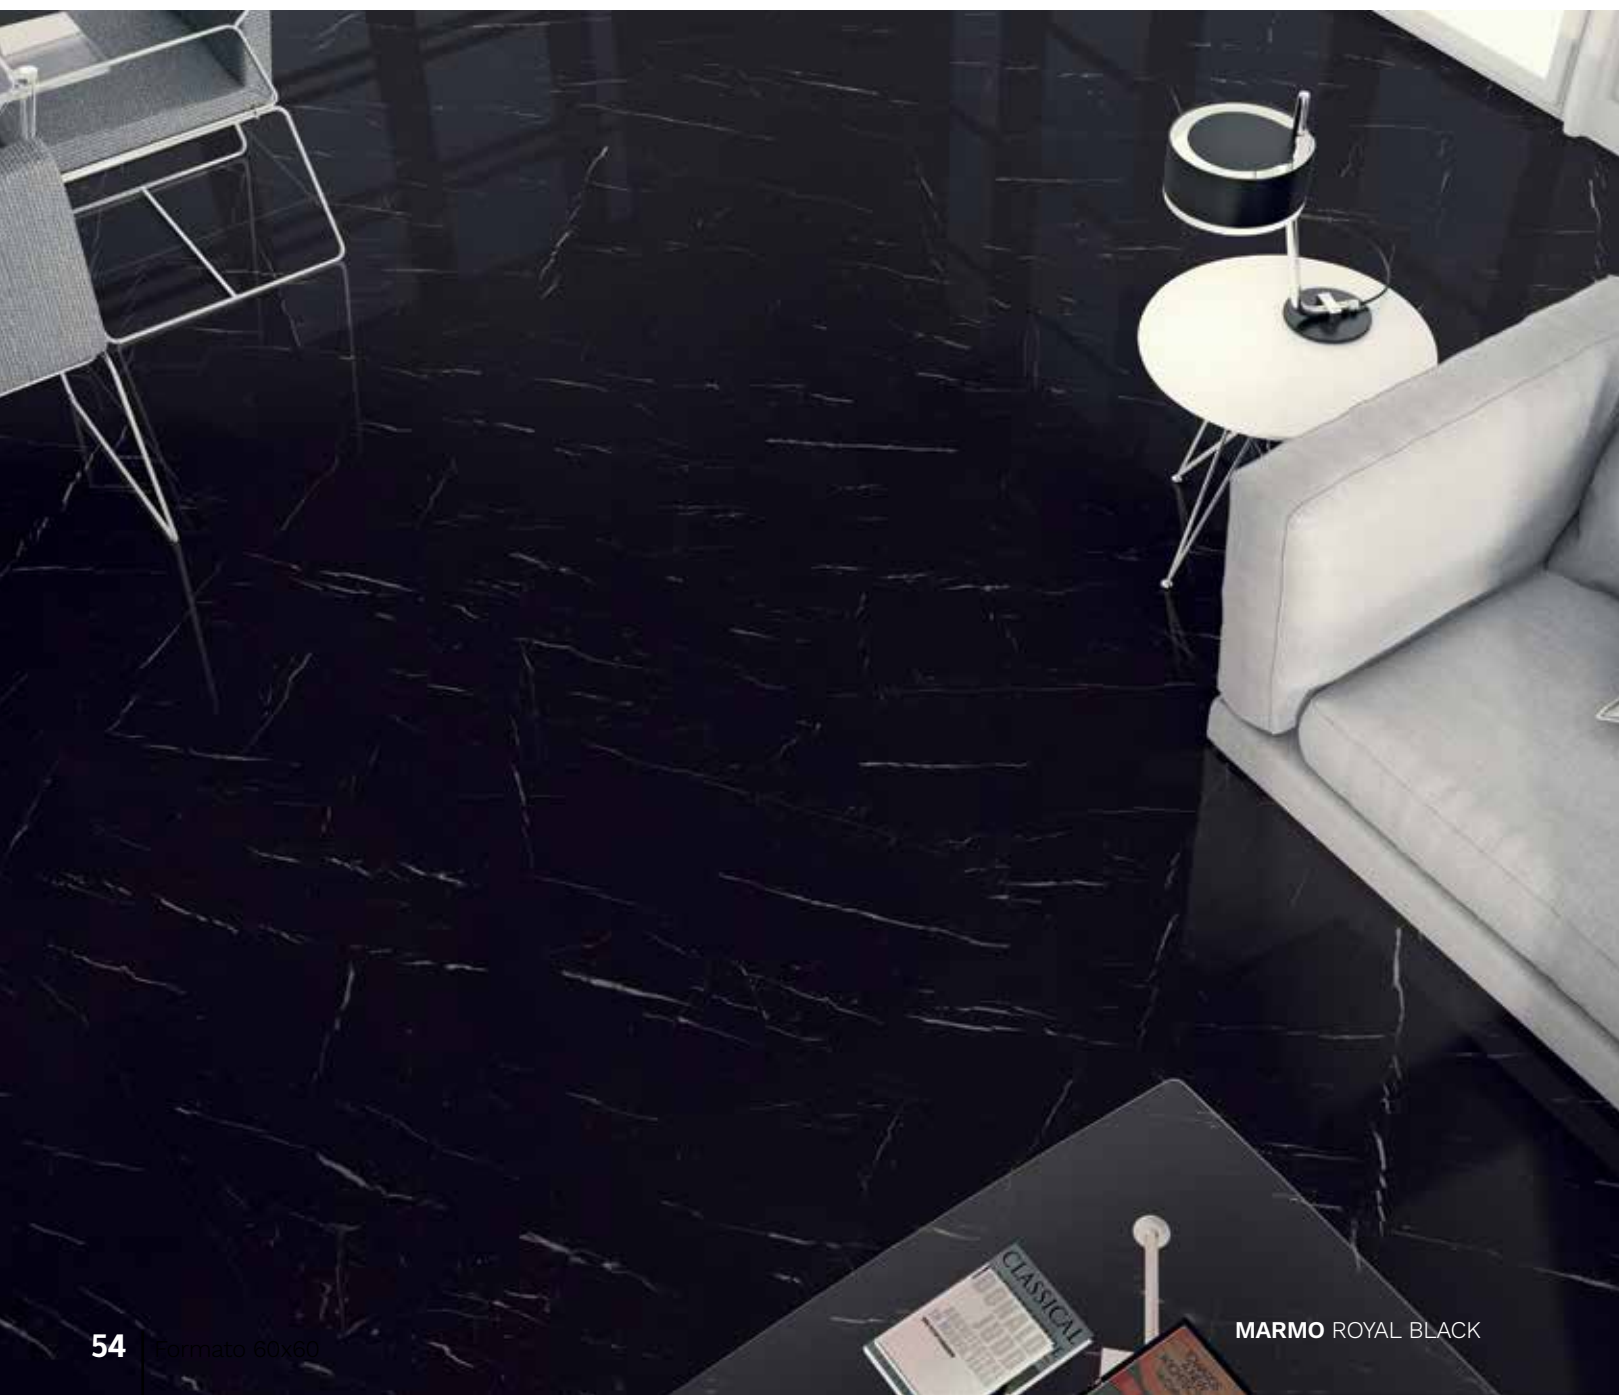

# MONTREAL

60 X 120 cm

Light

Dark

MARMO ROYAL BLACK

MONTREAL DARK